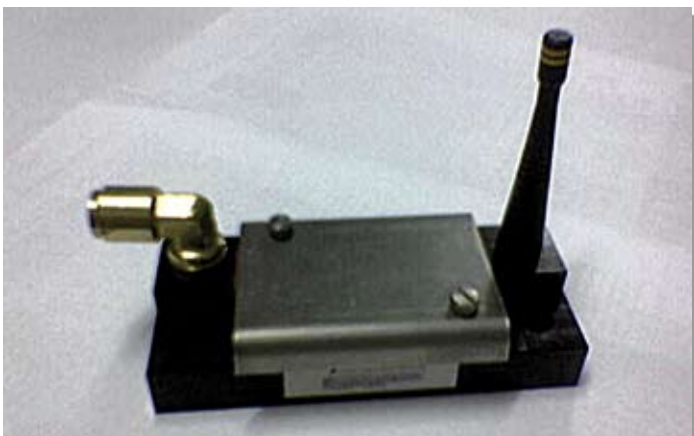

Weight Sensor

Return On Investment can be less than six months.

The fitting of a load management tool should be a no brainer. It will actually return money over most of the life of the truck.

The minute managers add up the cost of traditional methods of weighing they realise that no other trucking accessory on the market can provide as big a return on investment as on-board scales.

Accurate to within 100kg

The ability to scale a truck's weight by gross and by axle and to know that everything is legal takes a monkey off the driver's back.

The TruckWeight wireless handheld on-board truck scale surpasses all the functionality of conventional hard-wired on-board scales without the high cost, wires, cables and hassles. With a touch of a button you can easily measure your vehicle's load weight saving you time, money and worry.